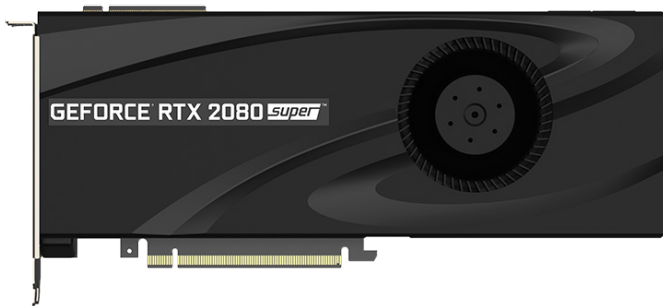

DEALS ON GEFORCE

MARCH 23 - MAY 31

FOR A LIMITED TIME

Get up to \$35 rebate* when you purchase GeForce® graphics cards: RTX 2080 SUPER, 2070 SUPER, 2060 SUPER, or GTX 1660 Ti.

PRODUCT	PART NUMBER	REBATE
PNY GeForce RTX 2080 SUPER	VCG20808SBLMPB	\$35
PNY GeForce RTX 2070 SUPER	VCG20708SBLMPB	\$30
PNY GeForce RTX 2060 SUPER	VCG20608SBLMPB	\$30
PNY GeForce GTX 1660 Ti 6GB	VCG1660T6BLMPB	\$20

PNY GEFORCE BLOWER GRAPHICS BOARDS BUILT FOR SYSTEM INTEGRATORS AND B2B

All PNY GeForce Blower graphics cards are built to NVIDIA's Reference Design specifications with a tailor designed GPU shroud for improved airflow and dual ball-bearing blower fan for long term reliability.

PART NUMBER	SIZE	OUTPUT	MAX WATTS	BRACKET(S) LOW PROFILE AND FULL HEIGHT	GPU MEMORY
VCG20808SBLMPB	Full height, open adjacent slot (double width)	3x DP 1.4 + HDMI 2.0b	250W	Attached FH Bracket	8GB GDDR6
VCG20708SBLMPB	Full height, open adjacent slot (double width)	3x DP 1.4 + HDMI 2.0b	215W	Attached FH Bracket	8GB GDDR6
VCG20608SBLMPB	Full height, open adjacent slot (double width)	3x DP 1.4 + HDMI 2.0b + DVI-D	175W	Attached FH Bracket	8GB GDDR6
VCG1660T6BLMPB	Full height, open adjacent slot (double width)	DP 1.4 + HDMI 2.0b + DVI-D	120W	Attached FH Bracket	6GB GDDR6